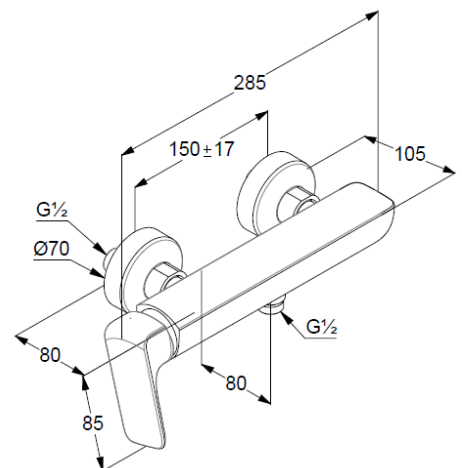

Technische Daten/ Technical Data

KLUDI AMEO
single lever shower mixer
DN 15

Ref.:
416750575

Finishes:
05 chrome

Product description
Manufacturer KLUDI GmbH & Co. KG
Typ: KLUDI AMEO
single lever shower mixer
Ref.: 416750575

shower mixer
single lever mixer
wall mounted
solid lever, metal
lateral actuation
protected against back flow
shower outlet G $\frac{1}{2}$
ceramic cartridge with hot water safety device
flow rate at 3 bar 20 l/min.
s-unions G $\frac{1}{2}$ x G $\frac{3}{4}$

Produktabbildung/ Product picture

Maßzeichnung/ Dimensional drawing

Durchfluss/ Flow rate